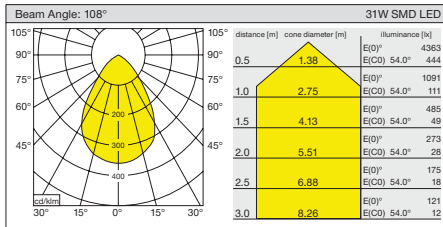

- Die-cast aluminium body.
- Mains voltage: 220-240V / 50-60Hz.
- Clever thermal design.
- 1-10V, DALI and switch dimming options available upon request.
- High efficient opal diffuser.
- Basic colours: white, black, silver, antracite dark gray and special color options available upon request.
- IP44 rating possible with integration of extra silicon gasket upon request.
- Emergency kit system can be integrated.

VGL 8017

LED	SMD LED	
Led Power / Led Gücü	29W	
System Power / Sistem Gücü	31W	
Lumen Output from Fixture / Armatür Çıkış Lümeni CRI>80	2700K	2885
	3000K	2976
	3500K	3065
	4000K	3155
	5000K	3252
Lumen Output from Fixture / Armatür Çıkış Lümeni CRI>90	2700K	2625
	3000K	2700
	3500K	2785
	4000K	2865
	5000K	X
Mains Switch Dim Option / 220V Anahtar Dim Opsiyonu	✓	
1-10V Dimming Option / 1-10V Dim Seçeneği	✓	
Dali Dimming Option / Dali Dim Seçeneği	✓	