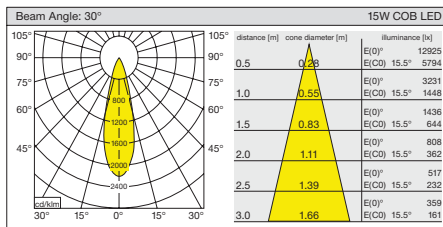

- Die-cast aluminium body.
- Mains voltage: 220-240V / 50-60Hz.
- Clever thermal design.
- 1-10V, DALI, switch dim and warm dimming options available upon request.
- Reduced height design.
- Basic colours: white, black, silver, dark silver and special color options.
- Narrow, medium and wide beam angle options available with rotationally symmetric light distribution.
- Emergency kit system can be integrated.

- Alüminyum enjeksiyon gövde.
- 220-240V / 50-60Hz enerji girişi.
- Akıllı soğutma tasarımı.
- 1-10V, DALI, switch dim ve sıcak dim seçenekleri bulunmaktadır.
- Azaltılmış yükseklik tasarımı.
- Standart renkler: beyaz, siyah, gri, koyu gri ve isteğe bağlı özel renk seçeneği mevcuttur.
- Simetrik ışık çıkışı sağlayan dar, orta ve geniş açı reflektör seçenekleri mevcuttur.
- Acil aydınlatma kit sistemi uygulanabilir.