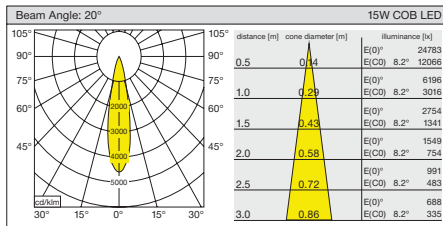

- Die-cast aluminium body.
- Mains voltage: 220-240V / 50-60Hz.
- Clever thermal design.
- 1-10V, DALI, switch dim and warm dimming options available upon request.
- Reduced height design.
- Basic colours: white, black, silver, dark silver and special color options.
- Narrow, medium and wide beam angle options available with rotationally symmetric light distribution.
- Emergency kit system can be integrated.

- Alüminyum enjeksiyon gövde.
- 220-240V / 50-60Hz enerji girişi.
- Akıllı soğutma tasarımı.
- 1-10V, DALI, switch dim ve sıcak dim seçenekleri bulunmaktadır.
- Azaltılmış yükseklik tasarımı.
- Standart renkler: beyaz, siyah, gri, koyu gri ve isteğe bağlı özel renk seçeneği mevcuttur.
- Simetrik ışık çıkışı sağlayan dar, orta ve geniş açı reflektör seçenekleri mevcuttur.
- Acil aydınlatma kit sistemi uygulanabilir.