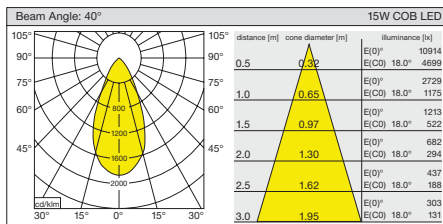

- Die-cast aluminium body.
- Mains voltage: 220-240V / 50-60Hz.
- Clever thermal design.
- 1-10V, DALI, switch dim and warm dimming options available upon request.
- Reduced height design.
- Basic colours: white, black, silver, dark silver and special color options.
- Narrow, medium and wide beam angle options available with rotationally symmetric light distribution.
- Emergency kit system can be integrated.

- Alüminyum enjeksiyon gövde.
- 220-240V / 50-60Hz enerji girişi.
- Akıllı soğutma tasarımı.
- 1-10V, DALI, switch dim ve sıcak dim seçenekleri bulunmaktadır.
- Azaltılmış yükseklik tasarımı.
- Standart renkler: beyaz, siyah, gri, koyu gri ve isteğe bağlı özel renk seçeneği mevcuttur.
- Simetrik ışık çıkışı sağlayan dar, orta ve geniş açı reflektör seçenekleri mevcuttur.
- Acil aydınlatma kit sistemi uygulanabilir.