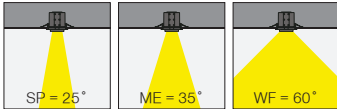

4 / Reflector Angle / Reflektör Açısı

* See page 0 for ldt files. / Işık eğrileri için sayfa 0 bakınız.

EN

- Die-cast aluminium body.
- Mains voltage: 220-240V / 50-60Hz.
- Clever thermal design with passive heat dissipation.
- Clear safety glass.
- Classic dimming systems of DALI, 1-10V and Phase-Cut Dim options.
- High tech control systems of Tuneable White, Warm Dim and Wireless Dim options.
- Basic colours: White, Black, Gray, Dark Gray, RAL9010 and special color options.
- Available accessories are Honeycomb Filter and Colour Filter.
- Spot, Medium and Wide Flood beam angle options available with rotationally symmetric light distribution.
- Standart CRI>80, high CRI>90 and super high CRI>98 LED options available.
- Up to 122lm/W efficiency.
- High colour consistency: <3 SDCM
- Emergency kit system can be integrated.

TR

- Alüminyum enjeksiyon gövde.
- 220-240V / 50-60Hz enerji girişli.
- Pasif soğutma teknolojisine sahip akıllı soğutma tasarımı.
- Tamperli cam.
- Klasik DALI, 1-10V ve Faz DIM seçenekleri uygulanabilir.
- Yüksek teknoloji kontrol sistemleri olan Kablosuz DIM, Sıcak DIM ve Dinamik Beyaz uygulamaları yapılabilir.
- Standart renk seçenekleri: Beyaz, Siyah, Gri, Koyu Gri, RAL9010 yanında isteğe bağlı özel renk seçenekleri uygulanabilir.
- Balpeteği Filtresi ve Renk Filtresi aksesuar seçenekleri uygulanabilir.
- Dar, Orta ve Çok Geniş reflektör açısı seçenekleri mevcuttur.
- Standart CRI>80, yüksek CRI>90 ve ekstra yüksek CRI>98 LED seçenekleri mevcuttur.
- 122lm/W'a varan verim.
- Yüksek renk uyumu: <3 SDCM
- Acil aydınlatma kit sistemi uygulanabilir.