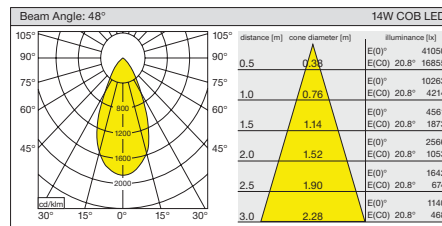

- Die-cast aluminium body.
- Mains voltage: 220-240V / 50-60Hz.
- Clever thermal design.
- 1-10V, DALI, switch dim and warm dimming options available upon request.
- Clear safety glass.
- Basic colours: white, black, silver, dark silver and special color options.
- Honeycomb filter and colour filter accessories available.
- Narrow, medium and wide beam angle options available with rotationally symmetric light distribution.
- Emergency kit system can be integrated.

- Alüminyum enjeksiyon gövde.
- 220-240V / 50-60Hz enerji giriřli.
- Akıllı soğutma tasarımı.
- 1-10V, DALI, switch dim ve sıcak dim seçenekleri bulunmaktadır.
- Tamperli cam.
- Standart renkler: beyaz, siyah, gri, koyu gri ve isteğe bađlı özel renk seçeneđi mevcuttur.
- Bal peteđi filtre ve renk filtresi aksesuar seçenekleri mevcuttur.
- Simetrik ışık çıkışı sađlayan dar, orta ve geniş açi reflektör seçenekleri mevcuttur.
- Acil aydınlatma kit sistemi uygulanabilir.

VGL 8000

LED	COB LED	
Led Power / Led Gücü	13W	
System Power / Sistem Gücü	14W	
Lumen Output from Fixture / Armatür Çıkış Lümeni CRI>80	2700K	1135
	3000K	1170
	3500K	1205
	4000K	1240
	5000K	1280
Lumen Output from Fixture / Armatür Çıkış Lümeni CRI>90	2700K	1032
	3000K	1064
	3500K	1095
	4000K	1129
5000K	X	
Meat / Et COB	1800K	X
Food / Gıda COB	2400K	X
Mains Switch Dim Option / 220V Anahtar Dim Opsiyonu		✓
1-10V Dimming Option / 1-10V Dim Seçeneđi		✓
Dali Dimming Option / Dali Dim Seçeneđi		✓
Warm Dimming Option / Sıcak Dim Seçeneđi		✓

Accessories / Aksesuarlar

Colour Filter / Renkli Filtre
Art.Nr. / Kod: .CLF