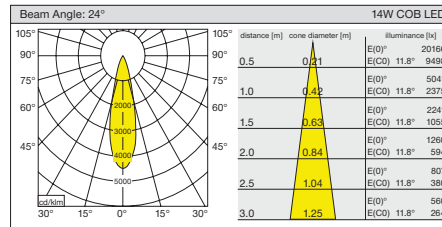

Colour Filter / Renkli Filtre
Art.Nr. / Kod: .CLF