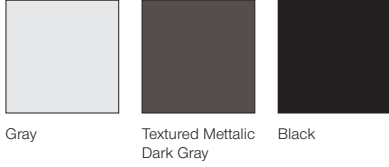

- Corrosion resistant aluminium alloy.
- Weatherproof and durable silicone rubber gasket.
- Stainless steel screws.
- Thermal shock resistant opal diffuser glass.
- Weatherproof and durable silicone rubber gasket.
- Ultraviolet stabilized polyester powder coat finish in black, light gray and antracite gray.
- Double layer polyester powder paint resistant to corrosion and salt spray fog.
- Fixing to ground: we recommend to concrete the root of the pole to improve stability.

Gray

Textured Metallic
Dark Gray

Black

VGL 7001

LED	SMD	
Led Power / Led Gücü	12W	
System Power / Sistem Gücü	15W	
Lumen Output from Fixture / Armatür Çıkış Lümeni CRI>80	2700K	1385
	3000K	1400
	4000K	1450
	5000K	1550