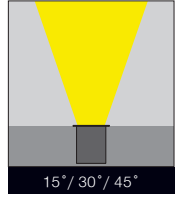

- Outdoor on floor luminaire with high protection class.
- Safe structures through the tempered pressure resistant glasses.
- Easy applicable luminaires through the inground recessed boxes.
- Max weight resistance : 2000 Kg.
- Led colour temperatures optionally 2700K, 3000K, 4000K and 5000K.
- 316 grade Stainless steel frame.
- Symmetrical light distribution with 15°, 30° and 45°.
- Can be mounted on ground, pavement and wall surfaces.
- Consists of main body and outer casing.
- All external screws are Stainless steel.