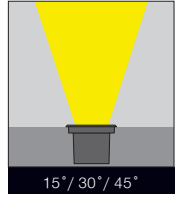

Simetrik ve duvar boyama lens optic versiyonları mevcuttur.

Stainless

- Outdoor on floor luminaire with high protection class.
- Safe structures through the tempered pressure resistant glasses.
- Easy applicable luminaires through the inground recessed boxes.
- Max weight resistance : 3000 Kg.
- Led colour temperatures optionally 3000K, 4000K and 5000K.
- 316 grade Stainless steel frame.
- Symmetrical light distribution with 15°, 30° and 45°.