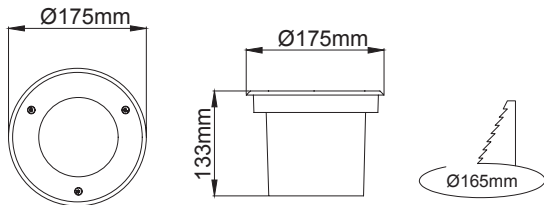

- Outdoor on floor luminaire with high protection class.
- Safe structures through the tempered pressure resistant glasses.
- Easy applicable luminaires through the inground recessed boxes.
- Max weight resistance : 3000 Kg.
- Led colour temperatures optionally 3000K, 4000K and 5000K.
- 316 grade Stainless steel frame.
- Symmetrical light distribution with 15°, 30° and 45°.

- Yüksek koruma sınıflı dış mekan yer spotu.
- Basınca dayanıklı kalın temperli camı sayesinde dış mekanda güvenle kullanabilirsiniz.
- Zemin sıva altı kasaları sayesinde uzun ömürlüdür.
- Max. taşıma ağırlığı : 3000 Kg.
- 3000K, 4000K ve 5000K renk sıcaklığı seçenekleri mevcuttur.
- 316 kalite paslanmaz çerçeve.
- 15°, 30° ve 45° alternatifleri bulunan simetrik ışık çıkışı.

VGL 5000

Order Code / Sipariş Kodu	Led Type / Tipi	System Power / Sistem Gücü	No. of Leds / Led Sayısı	Lumen T_c=60° Lümen	Kelvin / Color
O07.UP.01620.06	Cree XT-E	9W	7	1020 lm	2700K
O07.UP.01620.06	Cree XT-E	9W	7	1065 lm	3000K
O07.UP.01620.06	Cree XT-E	9W	7	1120 lm	4000K
O07.UP.01620.06	Cree XT-E	9W	7	1175 lm	5000K
O07.UP.01620.06	Cree XP-E	7W	7	480 lm	Red / Kırmızı
O07.UP.01620.06	Cree XP-E	9.50W	7	745 lm	Green / Yeşil
O07.UP.01620.06	Cree XP-E	9W	7	310 lm	Blue / Mavi
O07.UP.01620.06	Cree XP-E	7W	7	325 lm	Amber

Stainless

- Outdoor on floor luminaire with high protection class.
- Safe structures through the tempered pressure resistant glasses.
- Easy applicable luminaires through the inground recessed boxes.
- Max weight resistance : 3000 Kg.
- Led colour temperatures optionally 3000K, 4000K and 5000K.
- 316 grade Stainless steel frame.
- Asymmetric light distribution.