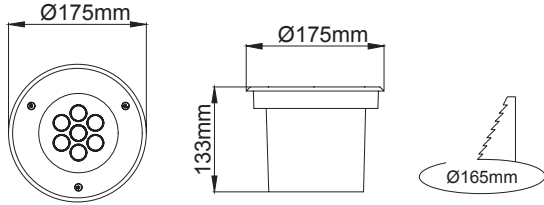

Simetrik ve duvar boyama lens optic versiyonları mevcuttur.

Stainless

- Outdoor on floor luminaire with high protection class.
- Safe structures through the tempered pressure resistant glasses.
- Easy applicable luminaires through the inground recessed boxes.
- Max weight resistance : 3000 Kg.
- Led colour temperatures optionally 3000K, 4000K and 5000K.
- 316 grade Stainless steel frame.
- Symmetrical light distribution with 15°, 30° and 45°.