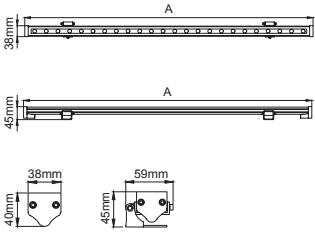

- Corrosion resistant aluminium extruded body.
- Die-cast aluminium caps.
- Silicon rubber gaskets.
- Mains voltage: 220-240V / 50-60Hz.
- Cree power Led.
- Clever thermal design.
- Narrow, medium and wide beam angles available.
- Led colour temperatures optionally 3000K, 4000K and 5000K.
- Suitable for illumination up to 10 meter height.
- It can be assembled both wall and ceiling with adjustable mounting legs.
- Double layer polyester powder paint resistant to corrosion and salt spray fog.
- High colour consistency: <3 SDCM

- Korozyona dayanıklı alüminyum profil gövde.
- Alüminyum enjeksiyon kapak.
- Silikon contalı.
- 220-240V / 50-60Hz enerji girişli.
- Cree power led uyumlu.
- Akıllı soğutma tasarımı.
- Dar, orta ve geniş açı seçenekleri mevcuttur.
- 3000K, 4000K ve 5000K renk sıcaklığı seçenekleri mevcuttur.
- 10 metre yüksekliğe kadar aydınlatma sağlanır.
- Hareketli montaj ayakları ile tavana ve duvara monte edilebilir.
- Çift katmanlı polyester toz boya sayesinde korozyona ve tuza dayanıklı gövde.
- Yüksek LED renk uyumu: <3 SDCM

VGL 3002