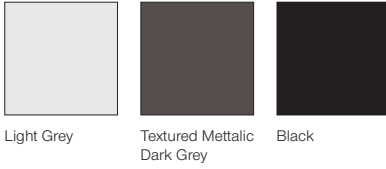

- Corrosion resistant aluminium extruded body.
- Die-cast aluminium caps.
- Silicon rubber gaskets.
- Mains voltage: 220-240V / 50-60Hz.
- Cree power Led.
- Clever thermal design.
- Narrow, medium and wide beam angles available.
- Led colour temperatures optionally 3000K, 4000K and 5000K.
- Suitable for illumination up to 10 meter height.
- It can be assembled both wall and ceiling with adjustable mounting legs.
- Double layer polyester powder paint resistant to corrosion and salt spray fog.
- High colour consistency: <3 SDCM