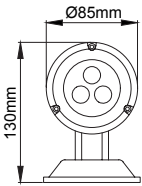

VGL 2007

Order Code / Sipariş Kodu	Led Type / Tipi	System Power / Sistem Gücü	mA	No. of Leds / Led Sayısı	Lumen T_c=60° Lümen	Kelvin / Color
O07.WL.00527.06	Cree XT-E	7W	700mA	3	792 lm	2700K
O07.WL.00527.06	Cree XT-E	7W	700mA	3	824 lm	3000K
O07.WL.00527.06	Cree XT-E	7W	700mA	3	858 lm	4000K
O07.WL.00527.06	Cree XT-E	7W	700mA	3	900 lm	6000K
O07.WL.00527.06	Cree XP-E	6W	700mA	3	675 lm	Red / Kırmızı
O07.WL.00527.06	Cree XP-E	8W	700mA	3	848 lm	Green / Yeşil
O07.WL.00527.06	Cree XP-E	7.50W	700mA	3	385 lm	Blue / Mavi
O07.WL.00527.06	Cree XP-E	6W	700mA	3	397 lm	Amber

Applications / Uygulamalar

- Floodlight with broad spread light distribution. Various lighting tasks can be implemented such as floodlighting building surfaces, walls, plants etc. The use of LED technique offers optimal light output with low power and durability as well.

- Yayınık ışık veren projektör armatür serisi. Bina cepheleri, duvar yüzeylerini aydınlatma, bitki aydınlatması gibi birçok uygulamada tercih edilebilir. Kullanılan LED aydınlatma tekniği ile uzun ömür, güvenilirlik ve tasarruf sağlanır.