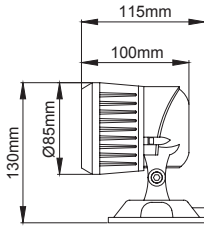

VGL 2007

Order Code / Sipariş Kodu	Led Type / Tipi	System Power / Sistem Gücü	mA	No. of Leds / Led Sayısı	Lumen T_c=60° Lümen	Kelvin / Color
O07.WL.00527.06	Cree XT-E	7W	700mA	3	792 lm	2700K
O07.WL.00527.06	Cree XT-E	7W	700mA	3	824 lm	3000K
O07.WL.00527.06	Cree XT-E	7W	700mA	3	858 lm	4000K
O07.WL.00527.06	Cree XT-E	7W	700mA	3	900 lm	6000K
O07.WL.00527.06	Cree XP-E	6W	700mA	3	675 lm	Red / Kırmızı
O07.WL.00527.06	Cree XP-E	8W	700mA	3	848 lm	Green / Yeşil
O07.WL.00527.06	Cree XP-E	7.50W	700mA	3	385 lm	Blue / Mavi
O07.WL.00527.06	Cree XP-E	6W	700mA	3	397 lm	Amber

Applications / Uygulamalar

- Floodlight with broad spread light distribution. Various lighting tasks can be implemented such as floodlighting building surfaces, walls, plants etc. The use of LED technique offers optimal light output with low power and durability as well.

- Yayınık ışık veren projektör armatür serisi. Bina cepheleri, duvar yüzeylerini aydınlatma, bitki aydınlatması gibi birçok uygulamada tercih edilebilir. Kullanılan LED aydınlatma tekniği ile uzun ömür, güvenilirlik ve tasarruf sağlanır.